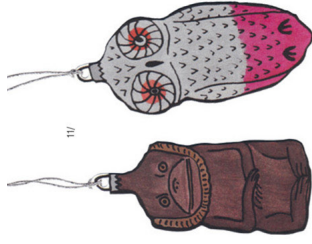

11/

12/ **„Ball“ lamp**
design by Big-Geme
available from www.tamaya.be

This combination of two balls, one for the lamp's socket and the other for the bulb, is the perfect eye-catcher for any room!

Nowadays, it's all about backpacks and this one is really pretty and boasts plenty of elaborate details as well. The two sisters Anika and Jessica Rosen produce them in small series - but only upon request.